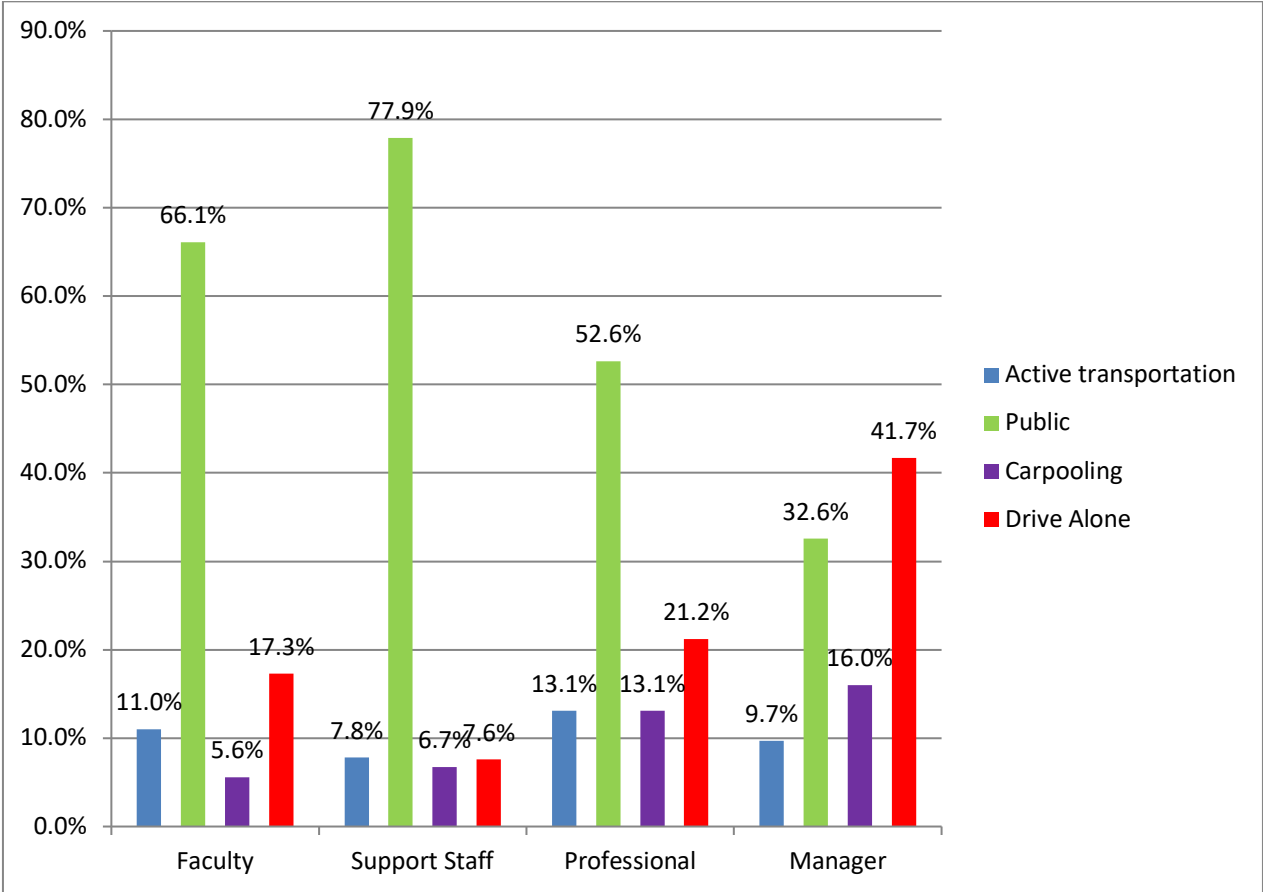

TRANSPORTATION SURVEY RESULTS

NOVEMBER 2019

Faculty and Staff Results

Faculty and Staff Results (By Job Classification)

Faculty and Staff Demographics

Faculty – 53.7% (254)

Support Staff – 27.7% (131)

Professionals – 12.3% (58)

Managers – 6.3% (30)

Student Results

Student demographics:

Gender

- Female 66.2%
- Male 33.8%

Age

- 16 to 17 years old – 24.9%
- 18 to 19 years old – 49.2%
- 20 to 24 years old – 18.2%
- 25 to 29 years old – 4.1%
- 30 to 39 years old – 2.5%
- 40 to 49 years old – 0.9%
- 50 to 59 years old – 0.1%
- 60 years and over – 0.1%