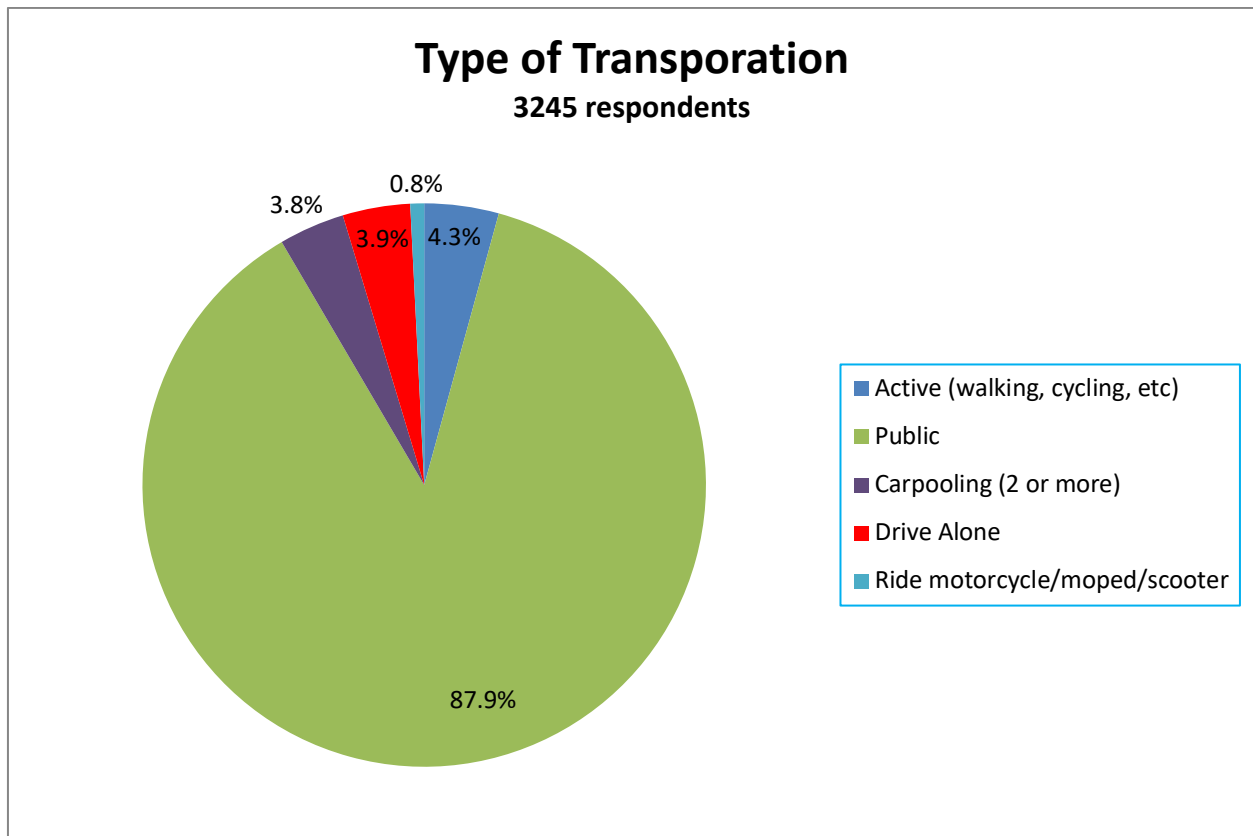

TRANSPORTATION SURVEY RESULTS

NOVEMBER 2019

Faculty and Staff Results

Faculty and Staff Results (By Job Classification)

Faculty and Staff Demographics

Faculty – 53.7% (254)

Support Staff – 27.7% (131)

Professionals – 12.3% (58)

Managers – 6.3% (30)

Student Results

Student demographics:

Gender

- Female 66.2%
- Male 33.8%

Age

- 16 to 17 years old – 24.9%
- 18 to 19 years old – 49.2%
- 20 to 24 years old – 18.2%
- 25 to 29 years old – 4.1%
- 30 to 39 years old – 2.5%
- 40 to 49 years old – 0.9%
- 50 to 59 years old – 0.1%
- 60 years and over – 0.1%