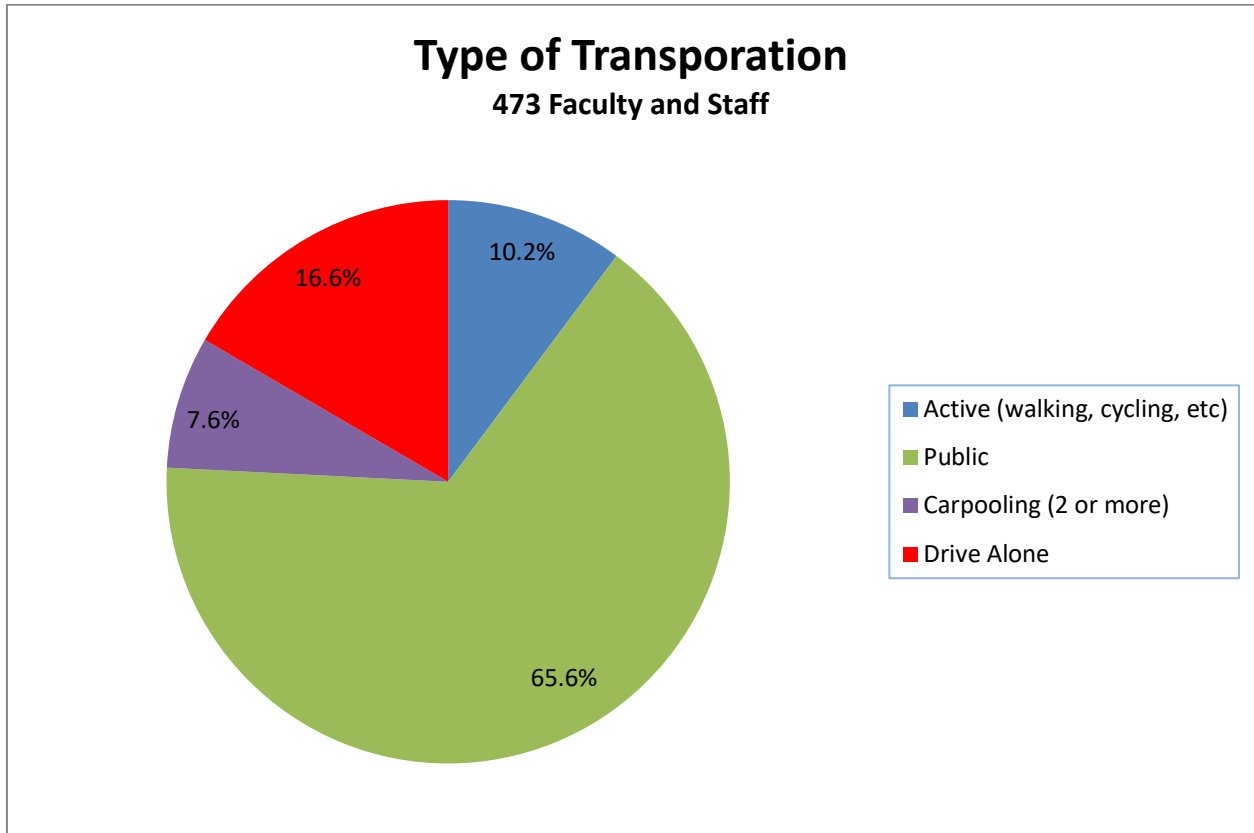

TRANSPORTATION SURVEY RESULTS

NOVEMBER 2019

Faculty and Staff Results

Faculty and Staff Results (By Job Classification)

Faculty and Staff Demographics

Faculty – 53.7% (254)

Support Staff – 27.7% (131)

Professionals – 12.3% (58)

Managers – 6.3% (30)

Student Results

Student demographics:

Gender

- Female 66.2%
- Male 33.8%

Age

- 16 to 17 years old – 24.9%
- 18 to 19 years old – 49.2%
- 20 to 24 years old – 18.2%
- 25 to 29 years old – 4.1%
- 30 to 39 years old – 2.5%
- 40 to 49 years old – 0.9%
- 50 to 59 years old – 0.1%
- 60 years and over – 0.1%